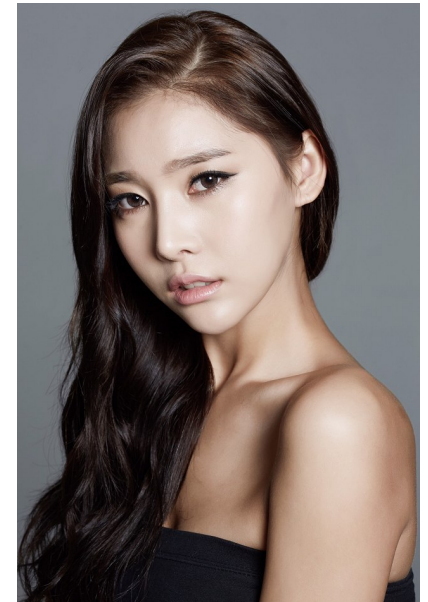

MINJI JUNG

Height 5'7" / 170cm

Bust 34.5" / 88cm Waist 25.5" / 65cm Hips 35.5" / 90cm Dress 2 - 4 US / 32 - 34 EU / 4 - 6

UK Shoes 7.5 US / 23.5 EU / 6.5 UK(kids)

Hair *Black* Eyes *Brown*

anm
MANAGEMENT

313-90 Sumach Street Toronto, Ontario M5A 4R4